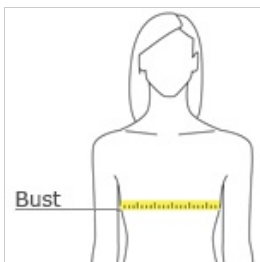

The North Face® Ladies Canyon Flats Stretch Fleece Jacket. NF0A3LHA

A great choice for any excursion, this luxuriously plush jacket has plenty of built-in stretch for maximum movement and comfort.

- 360 g/m2 95/5 polyester/elastane luxe heathered stretch fleece
- Due to different fabric specs, please allow for slight color variations between the Ladies Canyon Flats Stretch Fleece Jacket and the Adult Canyon Flats Fleece Jacket.
- Stretch fleece with a brushed interior for comfort
- Reverse-coil center front zipper
- Raglan sleeves for extra mobility
- Secure-zip hand pockets
- Contrast, high-density The North Face logo heat transfer on left sleeve

front

back

BENEFITS

BREATHABLE: Mid-weight fabrics that help regulate body temperature.

STRETCH: This product contains material with stretch that allows for greater range of mobility. **

CARE INSTRUCTIONS

Machine wash separately on delicate cycle in warm water. Secure and close all zippers, and hook and loop closures before wash. Turn garment inside out. Do not use bleach or softeners. Tumble dry low heat or for best results line dry. Do not iron or dry clean.

HOW TO MEASURE

BUST

Measure under the arm and around the fullest part of the bust with arms down, keeping tape horizontal.

SIZE CHART

	S	M	L	XL	2XL
Size	4/6	8/10	12/14	16/18	20/22
Bust	33-35	36-38	39-41	42-44	45-48